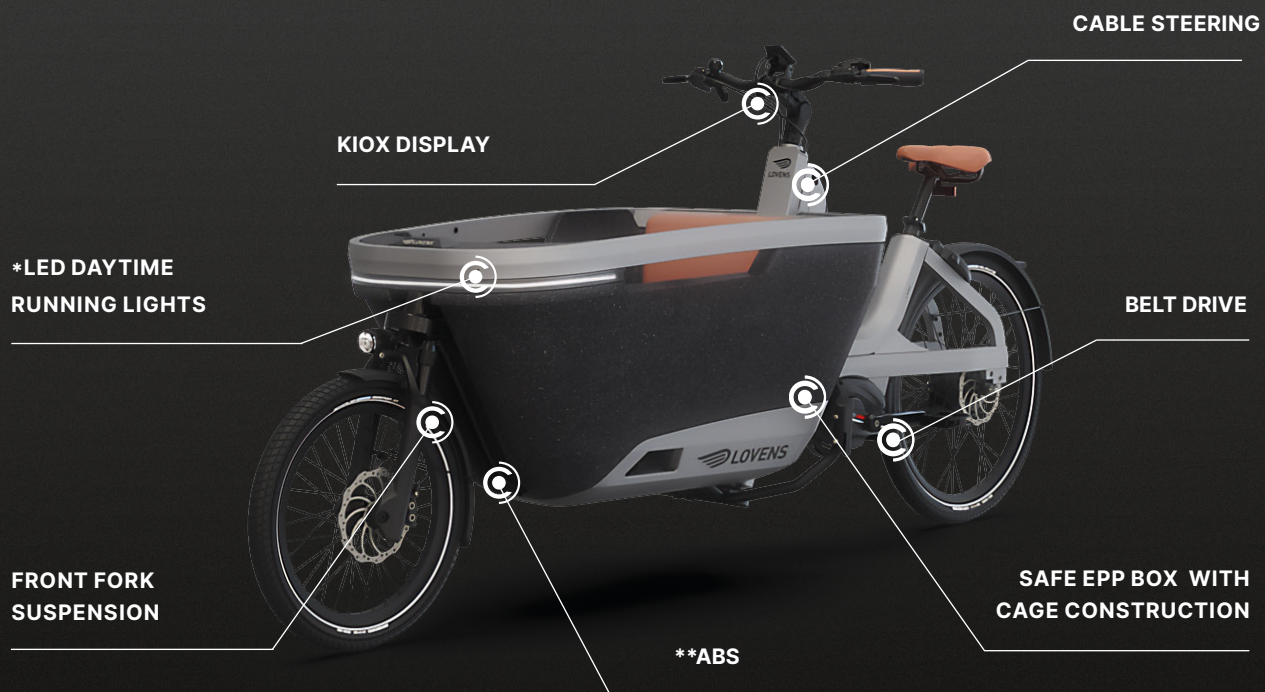

Lovens Explorer

Flowing lines, iconic design, and high quality:
designed for everyday use and carefree fun.

▶ Length 260 cm | Width 70 cm | Height 105 cm

▶ Colour choice styling: Frame colour | Styling kit (interior): |

▶ *We provide a wide range of accessories such as our LED daytime running lights.

▶ ** The Lovens Explorer S75 and S85 are available with ABS.

 [LOVENSBIKES.COM](https://lovensbikes.com)