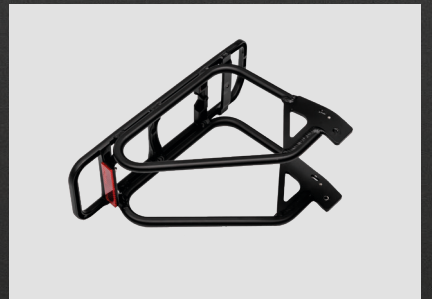

Lovens Rear Carrier
€ 99,95