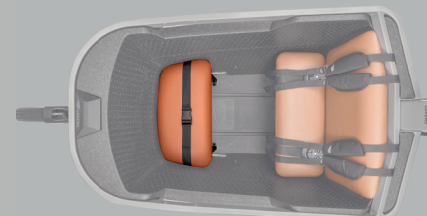

Remain visible to other road users with stylish LED lighting.

Lovens Rear Carrier

€ 99,95

You can transport up to 27 kg of additional luggage with the MIK HD luggage carrier.

Front seat

€ 179,95

Additional seat space for those carrying more than two children.